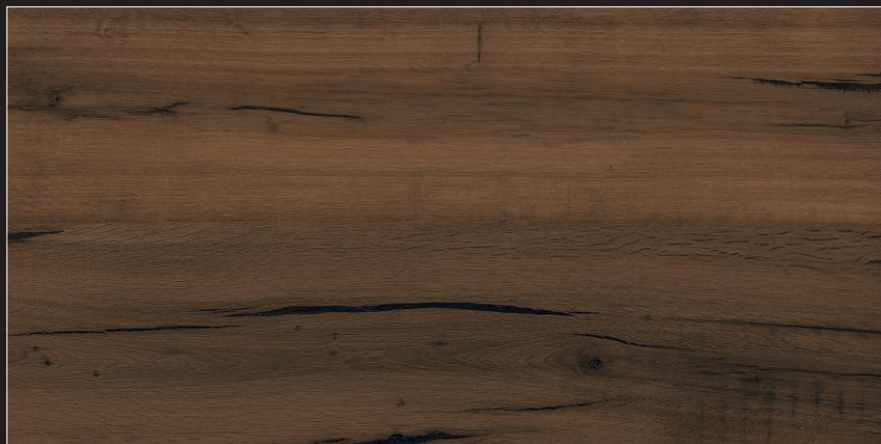

LYON BIANCO

POLISHED

750 X 1500 MM

MONTREAL BEINCO SHINE

MONTREAL GREY SHINE

MONTREAL DARK GREY SHINE

POLISHED

750 X 1500 MM

MONTREAL BEIGE SHINE

MANTREAL BROWN SHINE

MATT

750 X 1500 MM

BRICOLA WOOD WENGE

BEECH WOOD WENGE

BEECH WOOD BLACK

MATT